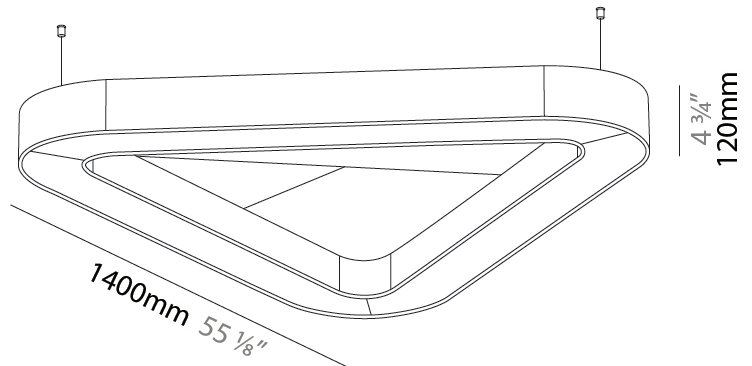

GENERAL

Series: Victory Acoustic
Partner: Prolicht
Division: Architectural
Installation: Suspension
Product Type: Acoustic
Mounting Location: Ceiling
Light Distribution: Direct

PHYSICAL

Shape: Round
Length (mm): 1400
Length (in): 55 1/8
Width (mm): 1271
Width (in): 50 1/16
Height (mm): 120
Height (in): 4 3/4

Diffuser: [PMMA - Opal / Micro-Prism](#)
Fixture Finish: [SSR / BKV / CWI / CRY / HAB / UFT / ITA / RUA / FTG / MYG / LOD / PUS / FRO / FUP / KIA / POP / BLS / SPG / MEY / GOH / CHC / COM / ABZ / JAG / OBR / MOS / ROR](#)

Acoustic Finish: [SFW / CYW / SEE / SYN / MTS / PMB / TTN / CYB / STO / DPE / BES / SHB / ARE / ANE / VRD / CRF](#)
Fixture Material: Aluminum

Primary Material: Acoustic
Cable Details: [2000mm / 78 3/4" or 6000mm / 236 1/4" Transparent Cable](#)

ELECTRICAL

Lamp Type: LED (Zhaga Standard)
Input Wattage (W): 58.7
Total Output Wattage (W): 53.7
Dimming: [Non-Dimmable](#)
Driver Included: Yes
Driver Location: Integrated
Driver Type: Constant Current - Universal
Driver Class: Class 2
Input Voltage (V): 120 - 277

LED

Color Temperature (°K): [2700 / 3000 / 3500 / 4000](#)
Max. Delivered Lumen (lm): [4979 / 5153 / 6051 / 5239](#)
Nominal Lumen (lm): [7660 / 7928 / 9309 / 8060](#)
CRI: >90 CRI
Lamp Life (hrs): 50000

OPTICAL

RATINGS AND CERTIFICATIONS

Certified By: CSA Certified to UL and CSA Standards
IP rating: IP20