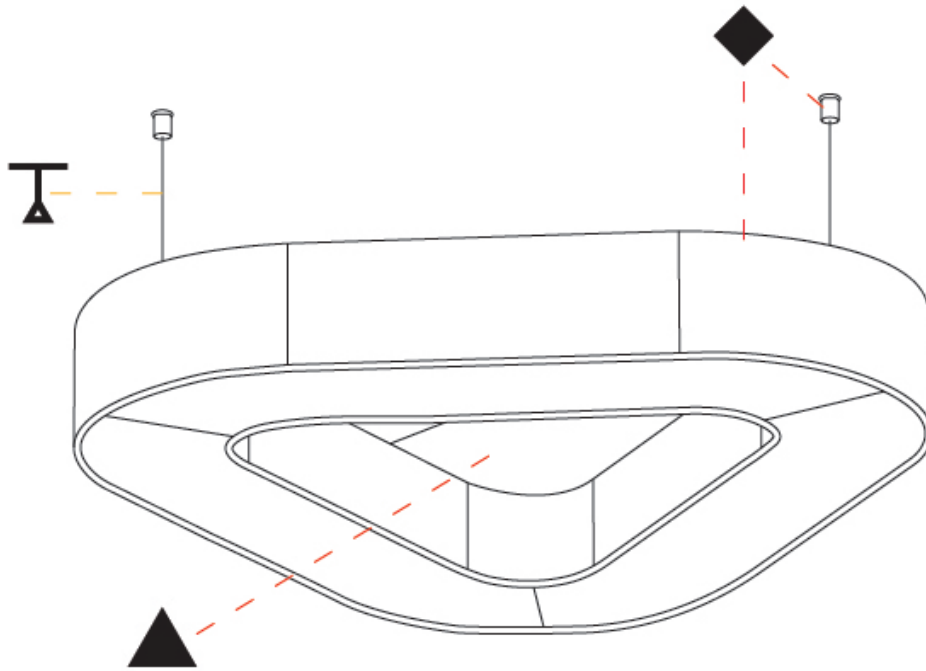

VICTORY ACOUSTIC SUSPENSION

A300741-

PROJECT	_____
TYPE	_____
SPECIFIER	_____
QUANTITY	_____
DATE	_____

A