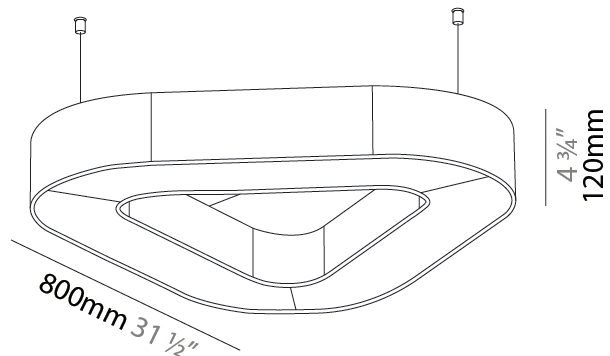

GENERAL

Series: Victory Acoustic
Partner: Prolicht
Division: Architectural
Installation: Suspension
Product Type: Acoustic
Mounting Location: Ceiling
Light Distribution: Direct

PHYSICAL

Shape: Round
Length (mm): 800
Length (in): 31 1/2
Width (mm): 752
Width (in): 29 5/8
Height (mm): 120
Height (in): 4 3/4

Diffuser: [PMMA - Opal / Micro-Prism](#)
Fixture Finish: [SSR / BKV / CWI / CRY / HAB / UFT / ITA / RUA / FTG / MYG / LOD / PUS / FRO / FUP / KIA / POP / BLS / SPG / MEY / GOH / CHC / COM / ABZ / JAG / OBR / MOS / ROR](#)

Acoustic Finish: [SFW / CYW / SEE / SYN / MTS / PMB / TTN / CYB / STO / DPE / BES / SHB / ARE / ANE / VRD / CRF](#)

Fixture Material: Aluminum
Primary Material: Acoustic
Cable Details: 2000mm / 78 3/4" or 6000mm / 236 1/4" Transparent Cable

ELECTRICAL

Lamp Type: LED (Zhaga Standard)
Input Wattage (W): 44.1
Total Output Wattage (W): 40
Dimming: [Non-Dimmable](#)
Driver Included: Yes
Driver Location: Integrated
Driver Type: Constant Current - Universal
Driver Class: Class 2
Input Voltage (V): 120 - 277

LED

Color Temperature (°K): [2700 / 3000 / 3500 / 4000](#)
Max. Delivered Lumen (lm): Max. 4433
Nominal Lumen (lm): Max. 6045
CRI: >90 CRI
Lamp Life (hrs): 50000

OPTICAL

RATINGS AND CERTIFICATIONS

Certified By: CSA Certified to UL and CSA Standards
IP rating: IP20