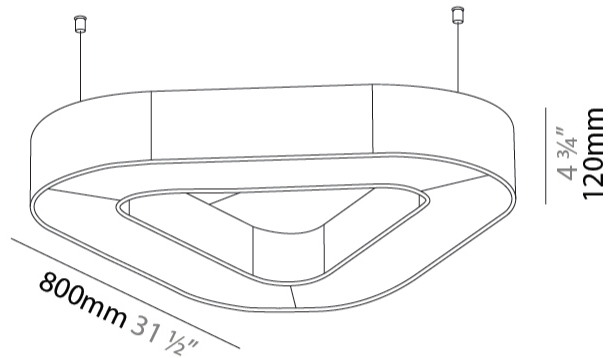

GENERAL

Series: Victory Acoustic
Partner: Prolicht
Division: Architectural
Installation: Suspension
Product Type: Acoustic
Mounting Location: Ceiling
Light Distribution: Direct

PHYSICAL

Shape: Round
Length (mm): 800
Length (in): 31 1/2
Width (mm): 752
Width (in): 29 5/8
Height (mm): 120
Height (in): 4 3/4
Diffuser: PMMA - Opal / Micro-Prism
Fixture Finish: SSR / BKV / CWI / CRY / HAB / UFT / ITA / RUA / FTG / MYG / LOD / PUS / FRO / FUP / KIA / POP / BLS / SPG / MEY / GOH / CHC / COM / ABZ / JAG / OBR / MOS / ROR
Acoustic Finish: SFW / CYW / SEE / SYN / MTS / PMB / TTN / CYB / STO / DPE / BES / SHB / ARE / ANE / VRD / CRF
Fixture Material: Aluminum
Primary Material: Acoustic
Cable Details: 2000mm / 78 3/4" or 6000mm / 236 1/4" Transparent Cable

ELECTRICAL

Lamp Type: LED (Zhaga Standard)
Input Wattage (W): 29.4
Total Output Wattage (W): 26.3
Dimming: Non-Dimmable
Driver Included: Yes
Driver Location: Integrated
Driver Type: Constant Current - Universal
Driver Class: Class 2
Input Voltage (V): 120 - 277

LED

Color Temperature (°K): 2700 / 3000 / 3500 / 4000
Max. Delivered Lumen (lm): 2489 / 2577 / 3025 / 2640
Nominal Lumen (lm): 3830 / 3964 / 4655 / 4030
CRI: >90 CRI
Lamp Life (hrs): 50000

OPTICAL

RATINGS AND CERTIFICATIONS

Certified By: CSA Certified to UL and CSA Standards
IP rating: IP20