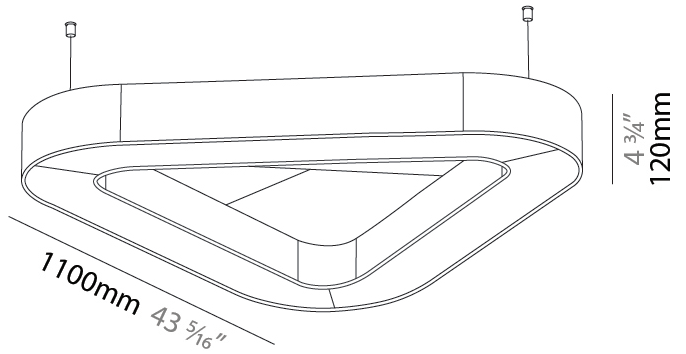

GENERAL

Series: Victory Acoustic
Partner: Prolicht
Division: Architectural
Installation: Suspension
Product Type: Acoustic
Mounting Location: Ceiling
Light Distribution: Direct / Indirect

PHYSICAL

Shape: Round
Length (mm): 1100
Length (in): 43 ⁵/₁₆
Width (mm): 1012
Width (in): 39 ¹³/₁₆
Height (mm): 120
Height (in): 4 ³/₄
Diffuser: PMMA - Opal / Micro-Prism
Fixture Finish: SSR / BKV / CWI / CRY / HAB / UFT / ITA / RUA / FTG / MYG / LOD / PUS / FRO / FUP / KIA / POP / BLS / SPG / MEY / GOH / CHC / COM / ABZ / JAG / OBR / MOS / ROR
Acoustic Finish: SFW / CYW / SEE / SYN / MTS / PMB / TTN / CYB / STO / DPE / BES / SHB / ARE / ANE / VRD / CRF
Fixture Material: Aluminum
Primary Material: Acoustic
Cable Details: 2000mm / 78 3/4" or 6000mm / 236 1/4" Transparent Cable

ELECTRICAL

Lamp Type: LED (Zhaga Standard)
Input Wattage (W): 73.4
Total Output Wattage (W): 66.3
Dimming: Non-Dimmable
Driver Included: Yes
Driver Location: Integrated
Driver Type: Constant Current - Universal
Driver Class: Class 2
Input Voltage (V): 120 - 277

LED

Color Temperature (°K): 2700 / 3000 / 3500 / 4000
Max. Delivered Lumen (lm): 3734 / 3865 / 4538 / 3929
Nominal Lumen (lm): 5745 / 5946 / 6982 / 6045
CRI: >90 CRI
Lamp Life (hrs): 50000

OPTICAL

RATINGS AND CERTIFICATIONS

Certified By: CSA Certified to UL and CSA Standards
IP rating: IP20